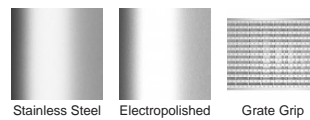

STORMTECH COLOUR FINISHES

Electroplate finishes subject to natural variation with time and local environment. Factors such as pools/surf beaches may require electropolishing. Contact us for suitability.

PRODUCT APPLICATIONS

Bathroom Drainage	Pool and Spa Area Drainage
Aged / Health Care Drainage	Paved Area Drainage
Balcony Drainage	Shower Drainage
Commercial Drainage	Multi-Residential Drainage
Courtyard / Patio Drainage	Special Needs Drainage
Driveway Drainage	Threshold Drainage