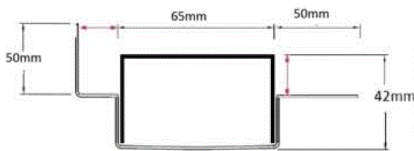

Refer to AS3500 for outlet pipe sizes specific to your installation.

**Code** 65PSiMTLF

**Range** 65

**Grate Style** PS

**Category** Made-to-Length

**Channel Material** Stainless Steel

**Steel Grade** 316

### SPECIFICATIONS + DIMENSIONS

<b>Channel Width</b>	65mm
<b>Channel Depth</b>	42mm
<b>Length(s)</b>	As Required
<b>Outlet Size</b>	DN40, DN50, DN65

Grates longer than 1500mm supplied in sections. Tile Inserts longer than 1200mm supplied in sections. Channels over 3000mm supplied in sections with joiner. +/-2mm tolerance on dimensions.