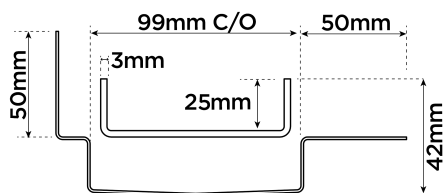

Grates longer than 1500mm supplied in sections. Tile Inserts longer than 1200mm supplied in sections. Channels over 3000mm supplied in sections with joiner. +/-2mm tolerance on dimensions.

PRODUCT APPLICATIONS

Bathroom Drainage	Shower Drainage
Aged / Health Care Drainage	Multi-Residential Drainage
Balcony Drainage	Special Needs Drainage
Commercial Drainage	Threshold Drainage
Hospitality Drainage	Suspended Slab Drainage
Paved Area Drainage	Wet Area Drainage

Copyright © Stormtech Pty Ltd. Patent 733361. Drawings not to scale, please use dimensions shown. Downloaded 19/06/2026 (please check for updates)

Visit stormtech.com.au
for tools + inspiration.

Phone **1300 653 403**

Email info@stormtech.com.au