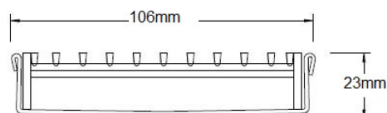

Grates longer than 1500mm supplied in sections. Tile Inserts longer than 1200mm supplied in sections. Channels over 3000mm supplied in sections with joiner. +/-2mm tolerance on dimensions.

PRODUCT APPLICATIONS

Bathroom Drainage	Hospitality Drainage
Aged / Health Care Drainage	Paved Area Drainage
Balcony Drainage	Shower Drainage
Commercial Drainage	Multi-Residential Drainage
Courtyard / Patio Drainage	Special Needs Drainage
Pool and Spa Area Drainage	Threshold Drainage

Copyright © Stormtech Pty Ltd. Patent 733361. Drawings not to scale, please use dimensions shown. Downloaded 19/06/2026 (please check for updates)

Visit stormtech.com.au
for tools + inspiration.

Phone **1300 653 403**

Email info@stormtech.com.au