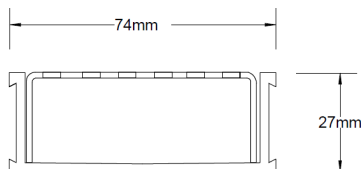

### SPECIFICATIONS + DIMENSIONS

<b>Channel Width</b>	74mm
<b>Channel Depth</b>	27mm
<b>Length(s)</b>	900mm 1000mm 1200mm 1500mm 1800mm 2000mm 2200mm 2400mm 2700mm 3000mm
<b>Outlet Size</b>	DN40, DN50

Grates longer than 1500mm supplied in sections. Tile Inserts longer than 1200mm supplied in sections. Channels over 3000mm supplied in sections with joiner. +/-2mm tolerance on dimensions.