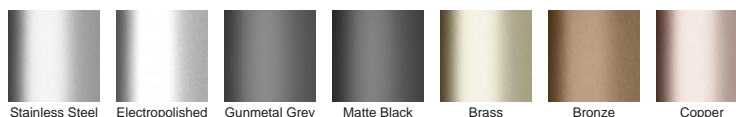

**Code** 65PPSGBL25

**Range** 65

**Grate Style** PPS

**Category** Modular Kits

**Channel Material** uPVC

**Steel Grade** 316

### STORMTECH COLOUR FINISHES

**Electroplate finishes subject to natural variation with time and local environment. Factors such as pools/surf beaches may require electropolishing. Contact us for suitability.**