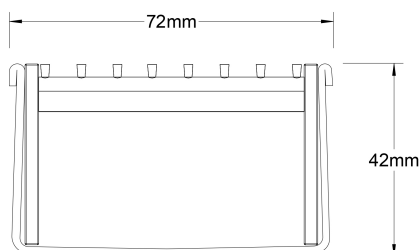

Refer to AS3500 for outlet pipe sizes specific to your installation. (Grate/Channel Lengths Provided) 900mm/1500mm, 1000mm/1500mm, 1200mm/1800mm, 1500mm/2400mm, 1800mm/3000mm, 2000mm/3000mm

**Code** 65TRi40

**Range** 65

**Grate Style** TR

**Category** Modular Kits

**Channel Material** Stainless Steel

**Steel Grade** 316

Grates longer than 1500mm supplied in sections. Tile Inserts longer than 1200mm supplied in sections. Channels over 3000mm supplied in sections with joiner. +/-2mm tolerance on dimensions.

### SPECIFICATIONS + DIMENSIONS

<b>Channel Width</b>	72mm
<b>Channel Depth</b>	42mm
<b>Length(s)</b>	900mm 1000mm 1200mm 1500mm 1800mm 1900mm 2000mm
<b>Outlet Size</b>	DN50