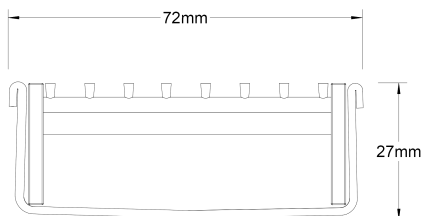

Stormtech Modular Kits are supplied with grate and oversized channel to be cut down on site. One piece channel comes with pre punched spigot with outlet extender (kits up to 2000mm long). Oversized channel enables choice of outlet positions: centre, end or wherever preferred. Kits over 2000mm long and kits requiring multiple outlets are supplied with outlet on joiner plate. All kits are supplied with 2x clip-on end caps.

Refer to AS3500 for outlet pipe sizes specific to your installation. (Grate/Channel Lengths Provided) 900mm/1500mm, 1000mm/1500mm, 1200mm/1800mm, 1500mm/2400mm, 1800mm/3000mm,...

Code 65TRi25

Range 65

Grate Style TR

Category Modular Kits

Channel Material Stainless Steel

Steel Grade 316

Grates longer than 1500mm supplied in sections. Tile Inserts longer than 1200mm supplied in sections. Channels over 3000mm supplied in sections with joiner. +/-2mm tolerance on dimensions.

SPECIFICATIONS + DIMENSIONS

Channel Width	72mm
Channel Depth	27mm
Length(s)	900mm 1000mm 1200mm 1500mm 1800mm 1900mm 2000mm
Outlet Size	DN50

STORMTECH COLOUR FINISHES

Electroplate finishes subject to natural variation with time and local environment. Factors such as pools/surf beaches may require electropolishing. Contact us for suitability.