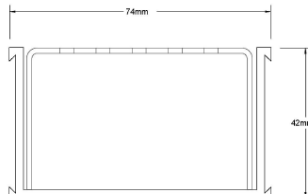

Steel Grade 316

Grates longer than 1500mm supplied in sections. Tile Inserts longer than 1200mm supplied in sections. Channels over 3000mm supplied in sections with joiner. +/-2mm tolerance on dimensions.

Refer to AS3500 for outlet pipe sizes specific to your installation.

SPECIFICATIONS + DIMENSIONS

Channel Width	74mm
Channel Depth	42mm
Length(s)	900mm 1000mm 1200mm 1500mm 1800mm 1900mm 2000mm 2100mm 2200mm 2400mm 2500mm 2700mm 3000mm
Outlet Size	DN40, DN50