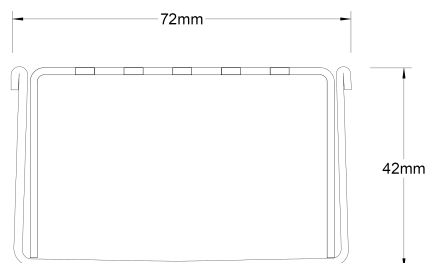

Refer to AS3500 for outlet pipe sizes specific to your installation. (Grate/Channel Lengths Provided) 900mm/1500mm, 1000mm/1500mm, 1200mm/1800mm,...

**Code** 65PSi40

**Range** 65

**Grate Style** PS

**Category** Modular Kits

**Channel Material** Stainless Steel

**Steel Grade** 316

Grates longer than 1500mm supplied in sections. Tile Inserts longer than 1200mm supplied in sections. Channels over 3000mm supplied in sections with joiner. +/-2mm tolerance on dimensions.

### SPECIFICATIONS + DIMENSIONS

<b>Channel Width</b>	72mm
<b>Channel Depth</b>	42mm
<b>Length(s)</b>	900mm 1000mm 1200mm 1500mm 1800mm 1900mm 2000mm
<b>Outlet Size</b>	DN50