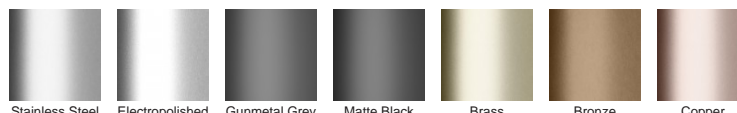

STORMTECH COLOUR FINISHES

Electroplate finishes subject to natural variation with time and local environment. Factors such as pools/surf beaches may require electropolishing. Contact us for suitability.

PRODUCT APPLICATIONS

Bathroom Drainage	Hospitality Drainage
Aged / Health Care Drainage	Shower Drainage
Balcony Drainage	Multi-Residential Drainage
Commercial Drainage	Special Needs Drainage
Courtyard / Patio Drainage	Threshold Drainage
Pool and Spa Area Drainage	Suspended Slab Drainage

Copyright © Stormtech Pty Ltd. Patent 733361. Drawings not to scale, please use dimensions shown. Downloaded 19/06/2026 (please check for updates)

Visit stormtech.com.au
for tools + inspiration.

Phone **1300 653 403**

Email info@stormtech.com.au