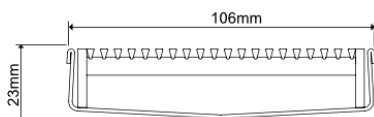

**Grate Style** AR

**Category** Made-to-Length

**Channel Material** Stainless Steel

**Steel Grade** 316

**Made to Length** minimum order charge of 800mm applies

### SPECIFICATIONS + DIMENSIONS

<b>Channel Width</b>	106mm
<b>Channel Depth</b>	23mm
<b>Length(s)</b>	As Required
<b>Outlet Size</b>	DN40, DN50, DN65, DN80, DN100

Grates longer than 1500mm supplied in sections. Tile Inserts longer than 1200mm supplied in sections. Channels over 3000mm supplied in sections with joiner. +/-2mm tolerance on dimensions.